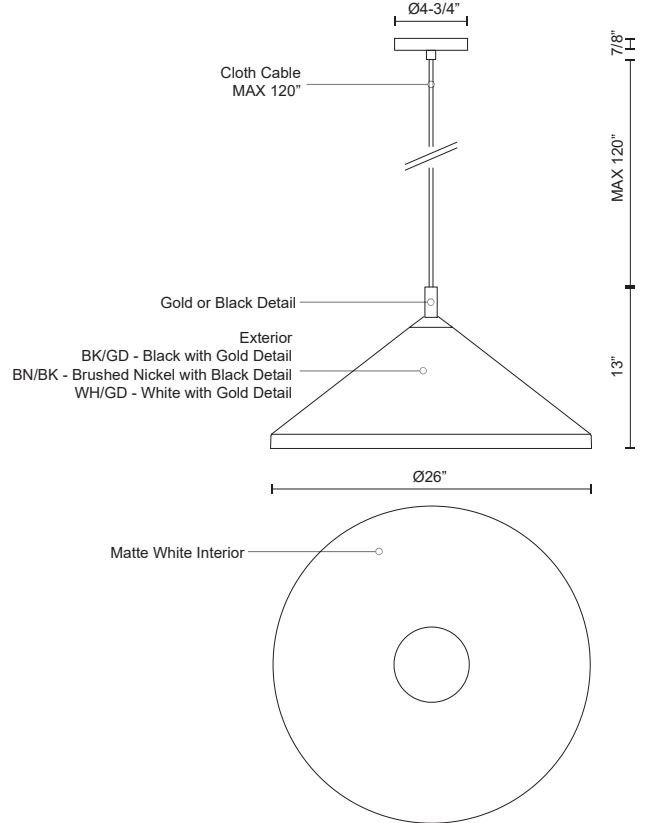

DOROTHY
493126
 PENDANTS

PROJECT

493126-BN/BK
 Brushed Nickel with
 Black detail

493126-BK/GD
 Black with Gold
 detail

493126-WH/GD
 White with Gold
 detail

SPECIFICATION DETAILS

* For custom options, consult factory for details.

Fixture Dimensions	D26" x H13"
Lamp Type	Incandescent, Medium Base
Bulbs Included	No
Wattage	1 x 60W
Voltage	120V
Shade Details	Spun Aluminum Shade
Adjustable	Yes
Wire Length	120" Max
Wire Type	Color Matching SVT Cord
Location	Dry
Warranty	5 Years
Canopy Dimensions	D4-3/4" x H7/8"

DESCRIPTION

Single lamp pendant with conical aluminum shade with fine powder-coated or plated finishes with contrasting finial. Exterior shade colors are black or white with gold detail or brushed nickel with black detail. Suspended by cloth cable. Available in 2 sizes.